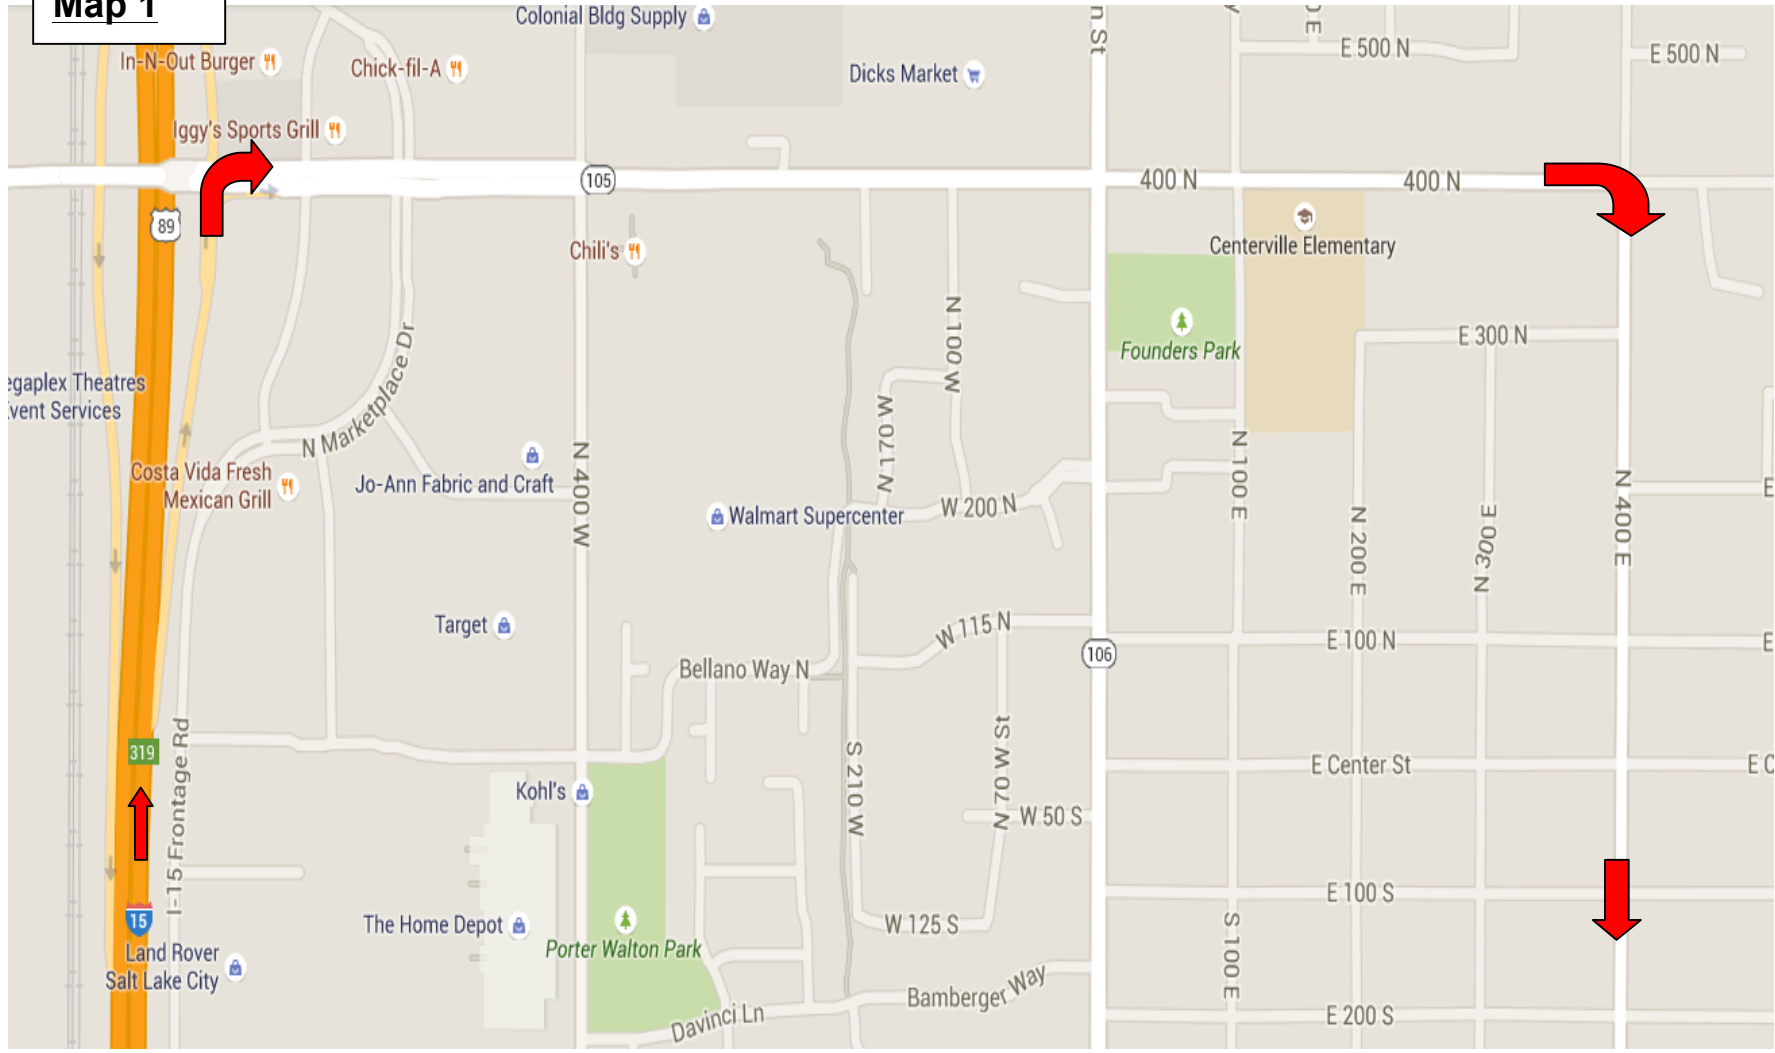

### **See the map and direction below**

Because of the Road Construction, do the following: If you are coming from Salt Lake City or South of Centerville-

1. Head North on I-15, and take Exit 319 **(See Map 1)**
2. Turn Right onto 400 N. (heading East now)
3. Turn Right again onto 400 E. (heading South now)
  
4. Continue traveling South on 400 East. **(See Map 2)** until you get to Page Ln.
5. At Page Ln. you will see a Construction Sign. Drive straight ahead past the Const. Sign and turn into the LDS Church parking lot as shown on **Map 2.**
6. Walk thru the Gate and to Blaine's home on the right.

# Map 1

Map 2.

State  
gent

E Pages Ln E Pages Ln E Pages Ln E

(Const. Sign)

500 E Pages Ln

Park Here,  
Walk thru Gate

The Church of  
Jesus Christ of Latter...

Google

N 400 E  
N 400 E

E 1450 N E 1450 N

N 550 E

Map data ©2015