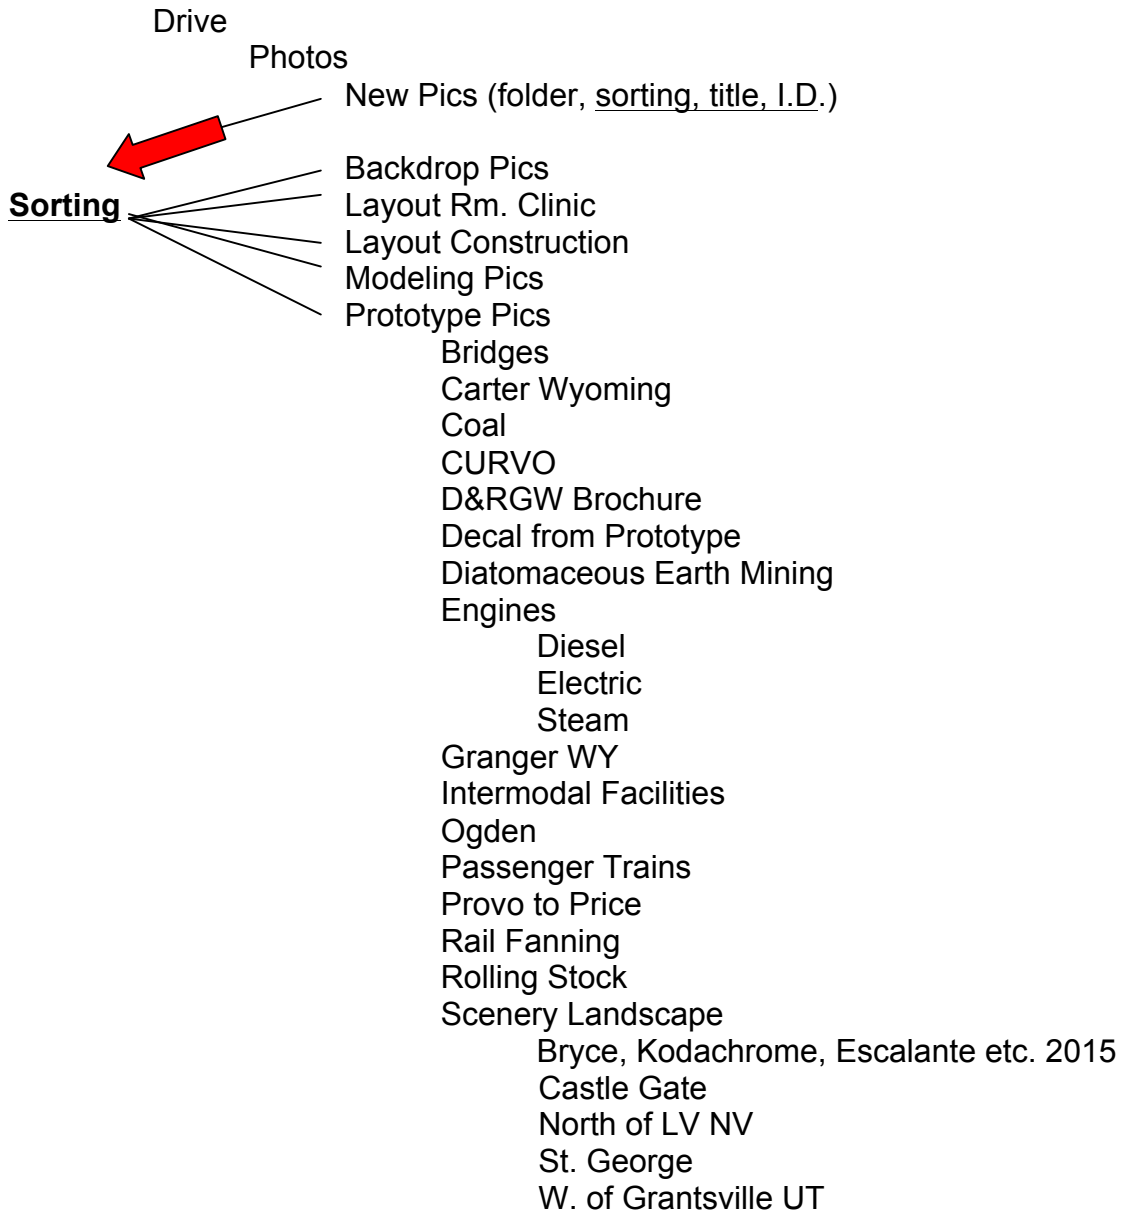

Media Management Clinic

1. Scanner
 - Prints
 - Slides
 - Negatives
2. Camera download
3. SAVE, (Archive)

Signals
Sky
Solar Panels
Structures, Signs and Industries
 Bryce trip
 Evanston
 Flumes
 Fred Harvey
 Ophir UT
 Out Blds.
 Signs
 Stations and Depots
 Welby Roundhouse
Sun, Moon
Trackage
Trackside RR Equipment etc
Trees
Tunnels
Yards